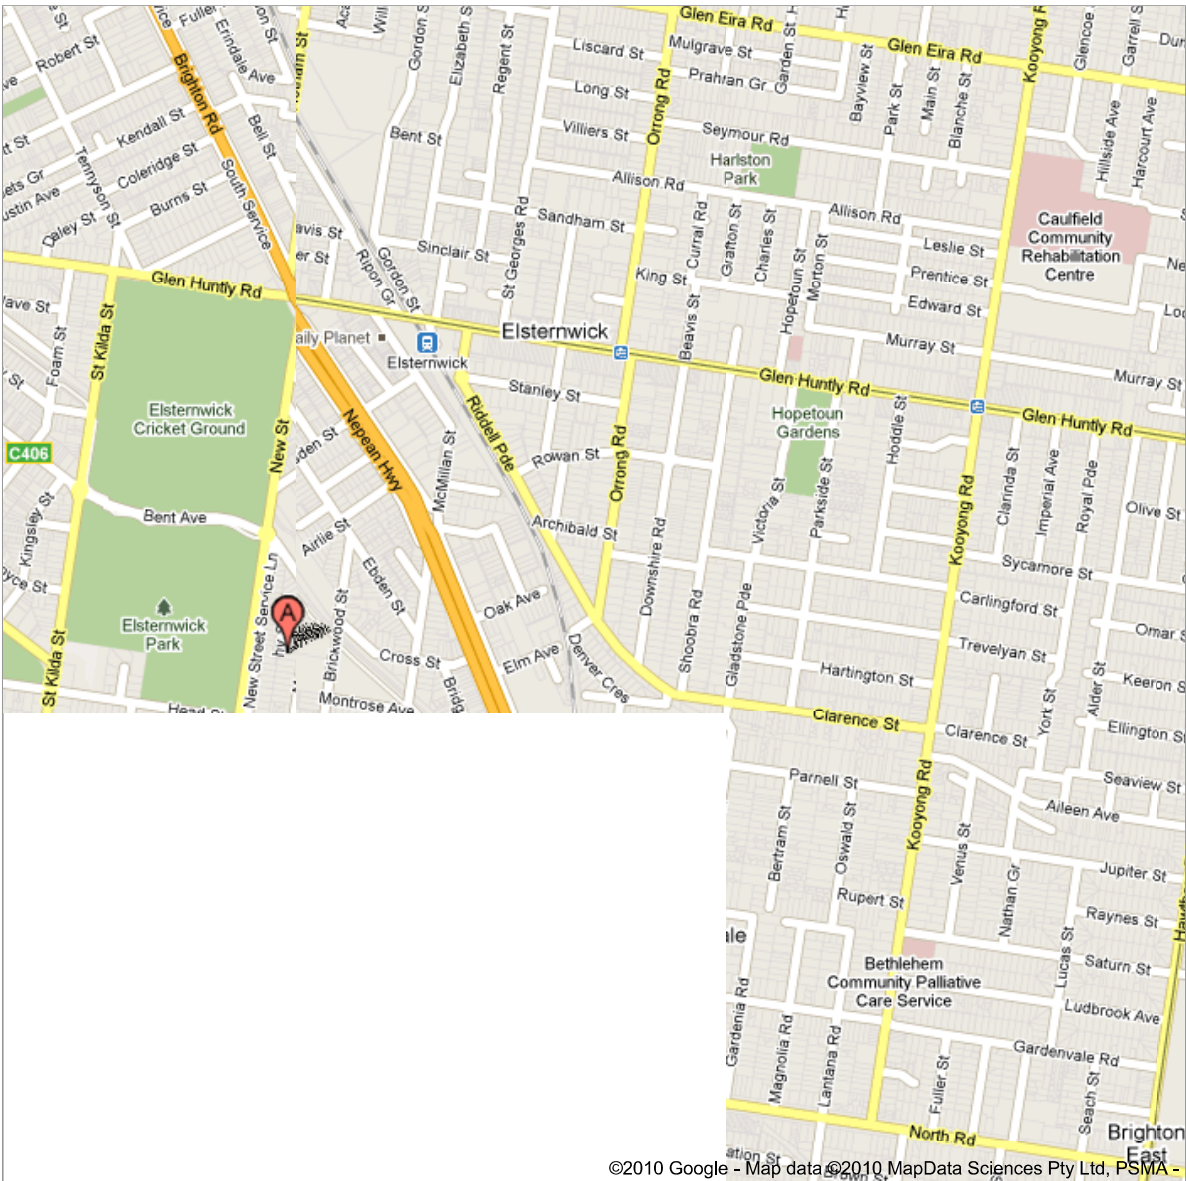

Address **44 Murphy St**  
**Brighton VIC 3186**

Notes

©2010 Google - Map data ©2010 MapData Sciences Pty Ltd, PSMA -

# FOOTSCRAY NICHOLSON CAMPUS

Corner of Nicholson and Buckley Streets, Footscray  
Melways map 2S E10

Access: train to Seddon or Footscray stations,  
local bus or 15 minutes by car from the CBD.

Melways Map 2S, E 11